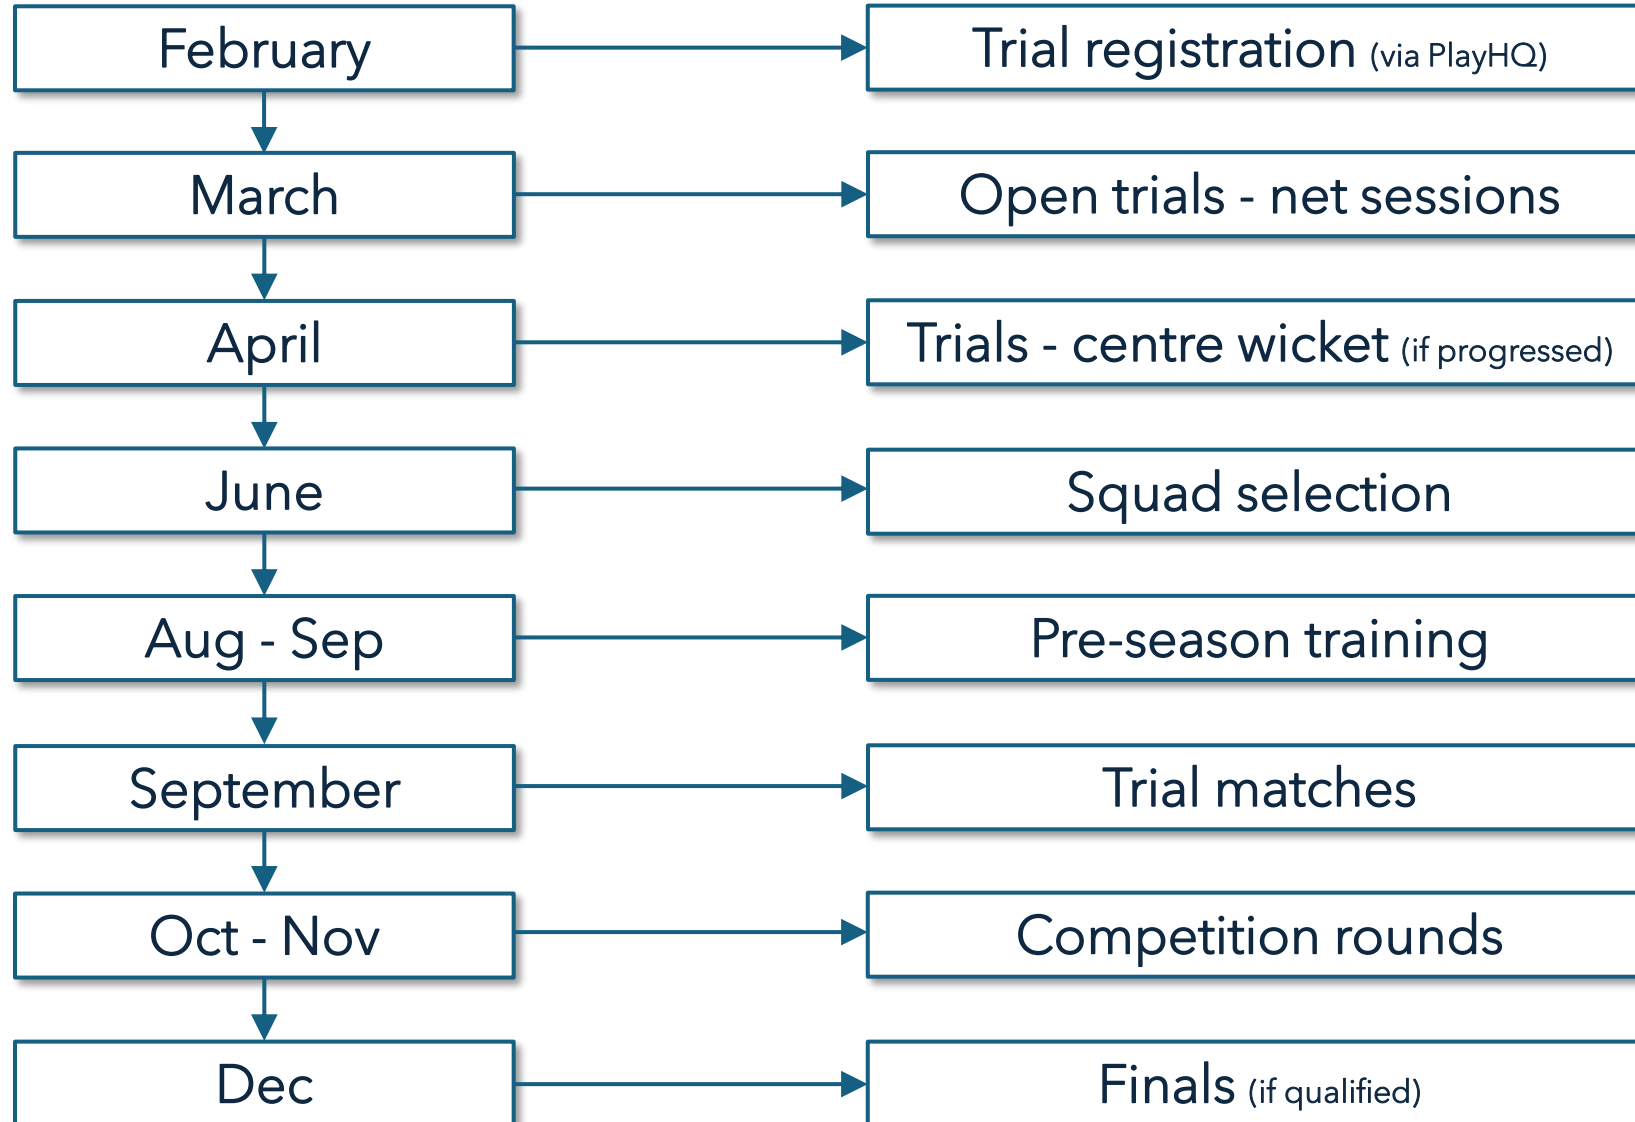

Rep cricket - calendar (boys)