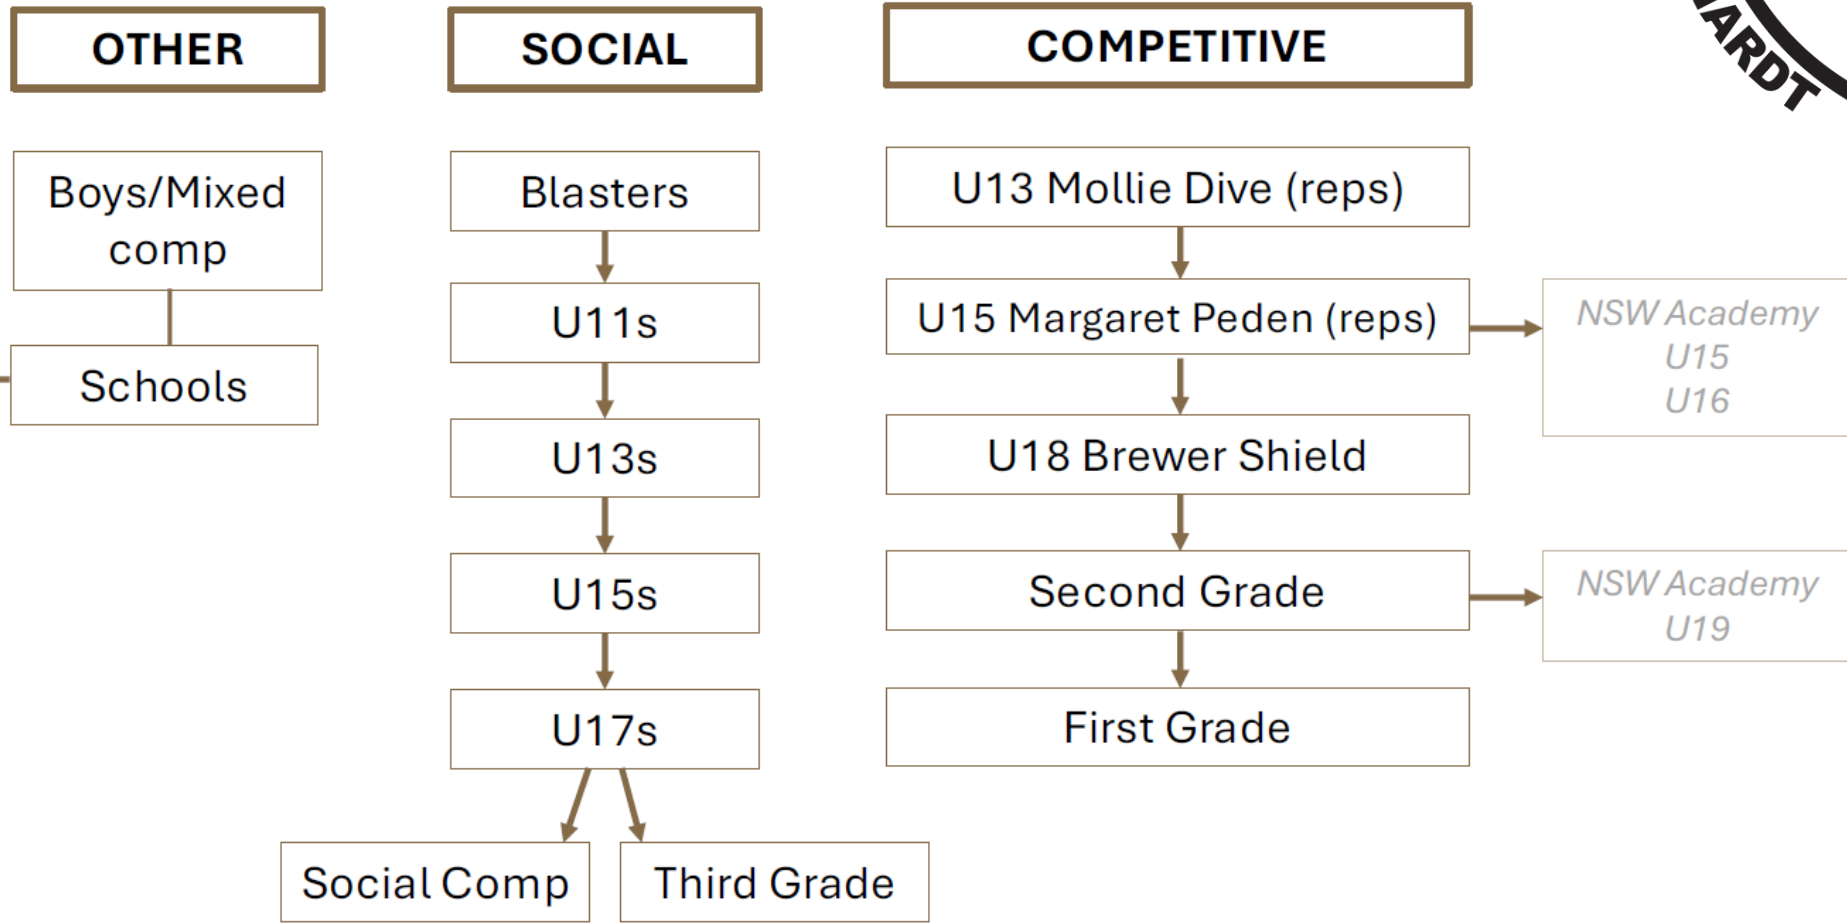

Rep cricket - pathway for girls

Notes: Girls only juniors play in the 'Sixers Cricket League'. Local Women's Senior Grade Club is 'Sydney Cricket Club'.